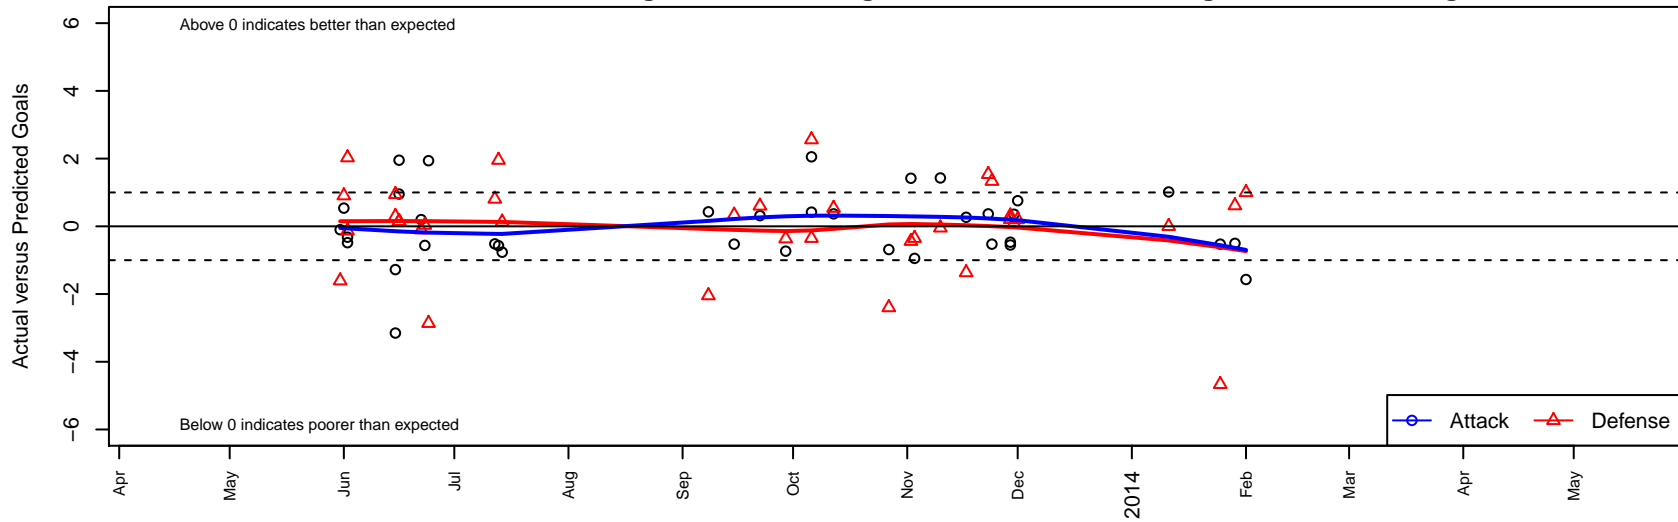

## Crossfire Premier 2nd B97

Crossfire Premier SC  
 Redmond, WA  
 B97 total strength=1405  
 attack=8.35 defense=7.93  
 fall league = RCL B97 Div 2  
 notes= Schmetzer 2012; J. James 2013  
 alt names used:  
 Crossfire Premier B97 J James  
 Crossfire Premier B97 A-J James  
 CROSSFIRE PREMIER B97 A J JAMES (WA)  
 Crossfire Premier B97-James-A

Venues played:  
 Showcase of Champions Samba U15  
 Rainier Challenge Copa U16  
 US Club Regionals Premier U15  
 Nike Crossfire Challenge Silver U16  
 RCL B97 Div 2  
 LV Thanksgiving Classic LVTC Boys U-16 Golc  
 Challenge Cup B97

**Crossfire Premier 2nd B97**  
 Dots are actual minus expected GF (blue circles) and GA (red triangles).  
 Blue line is smoothed change in attack strength. Red is smoothed change in defense strength.